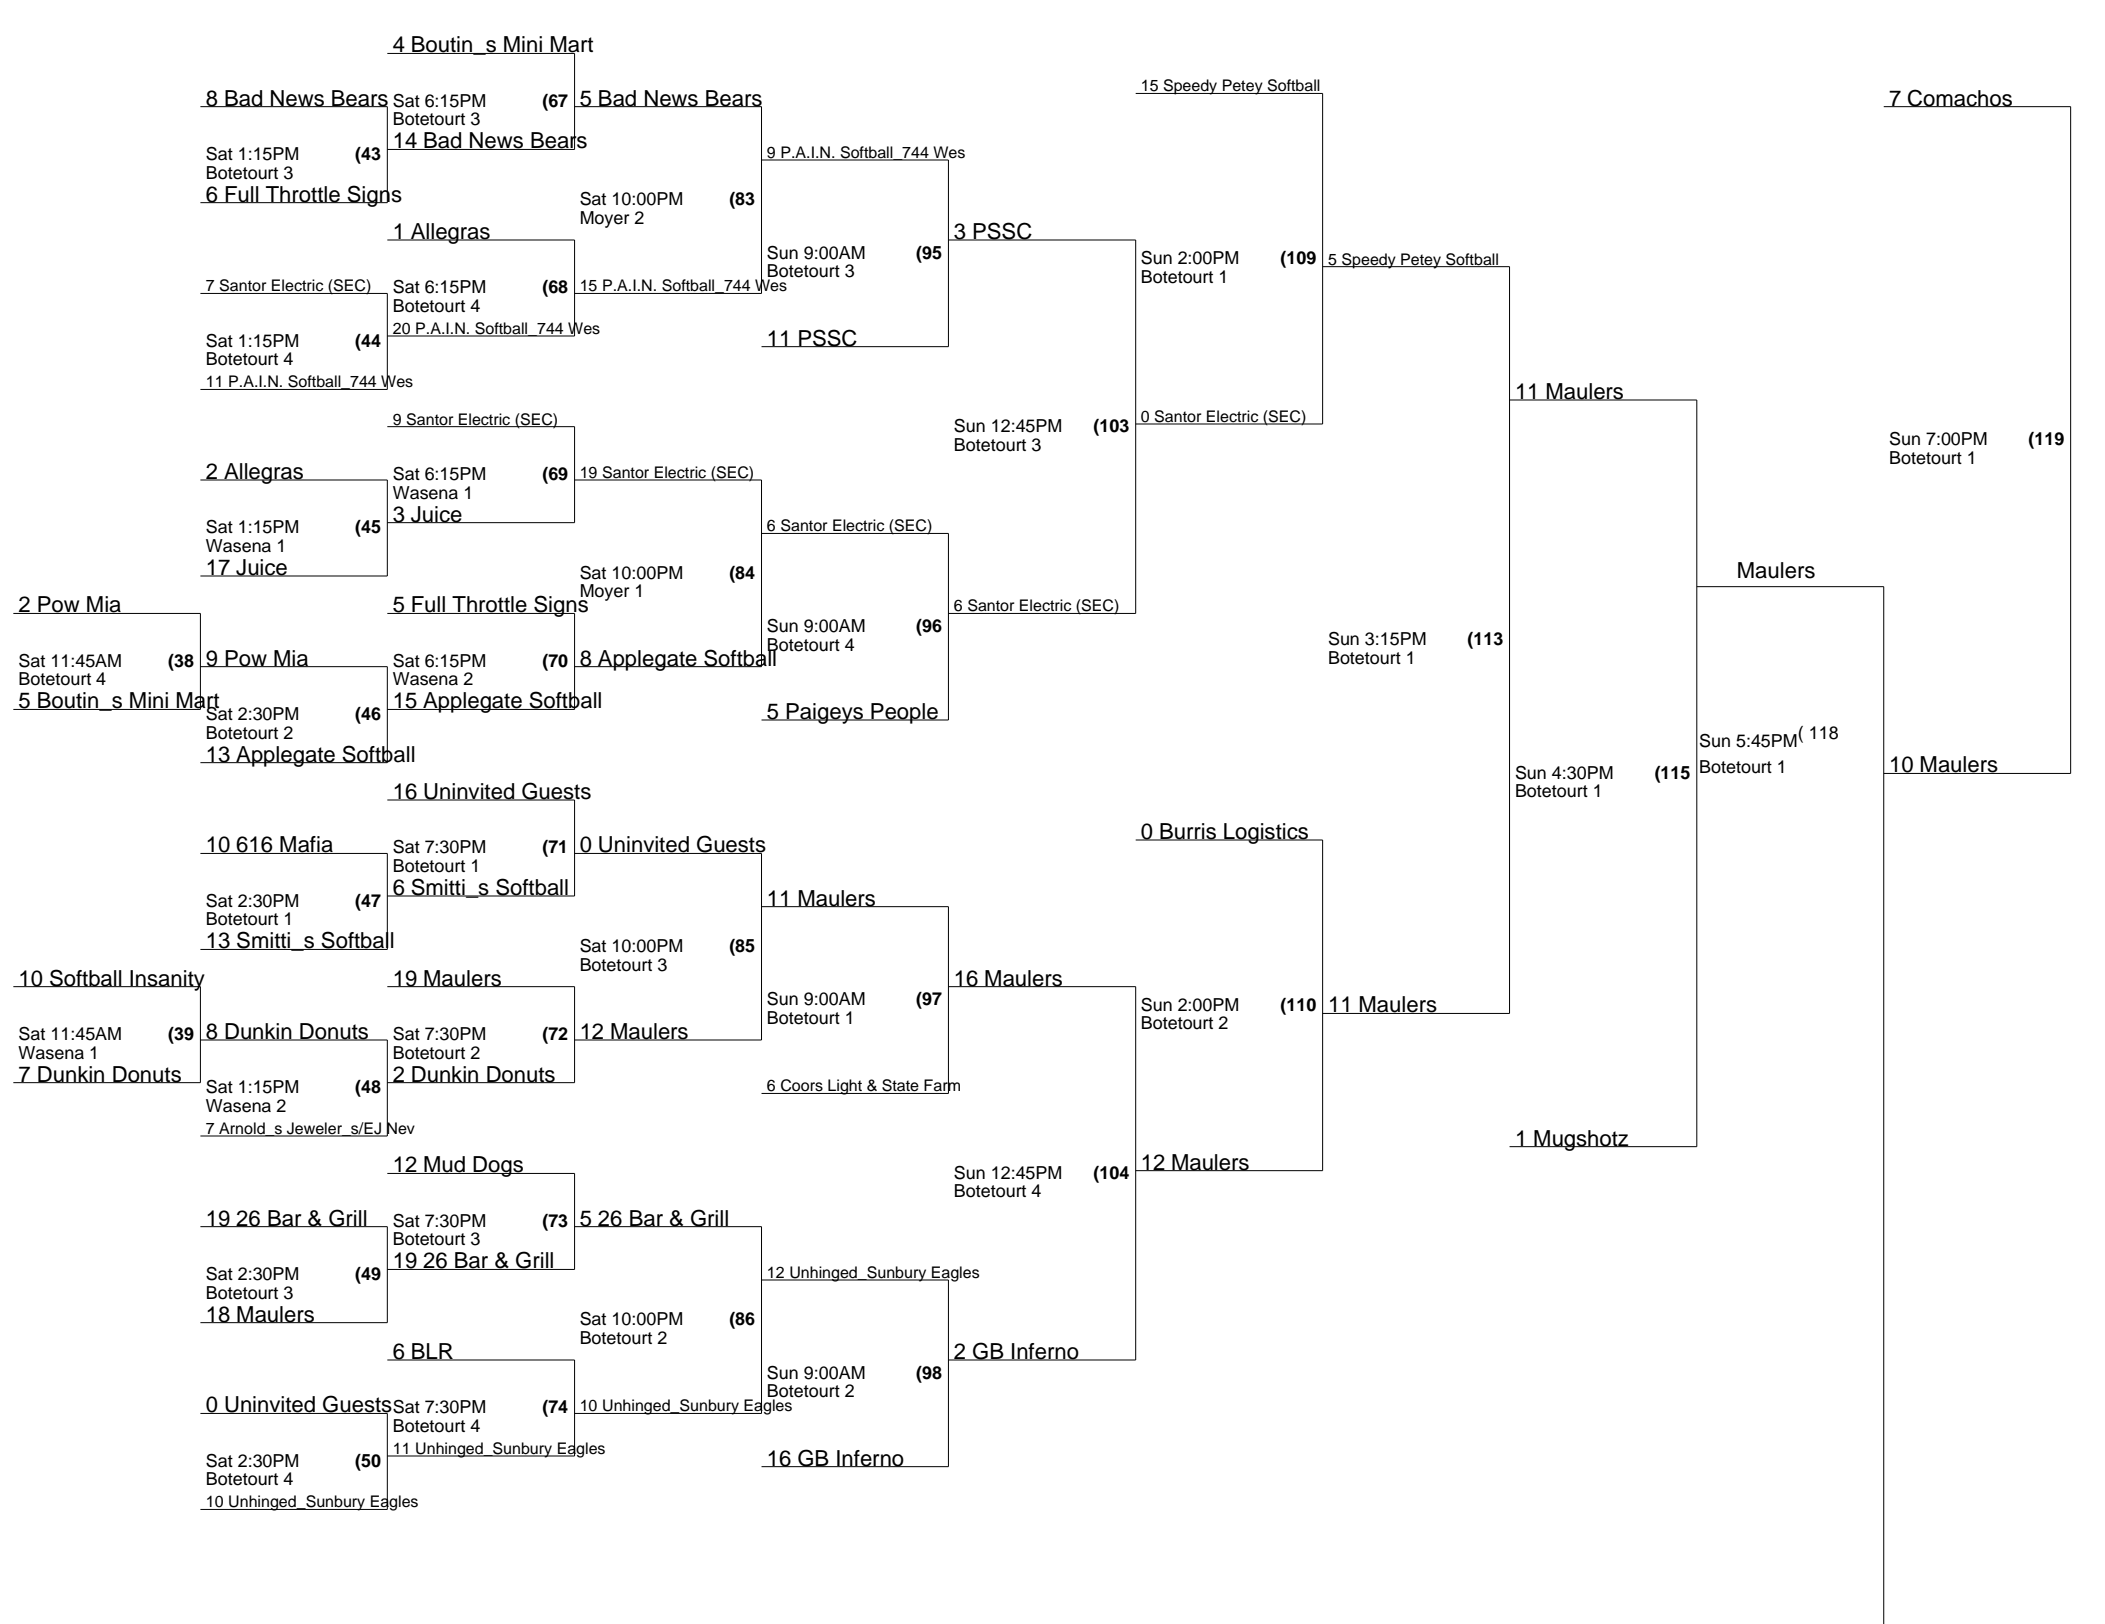

3 Dalton Farms

2 Hard Hat Cafe II

Sat 7:30PM Wasena 1 (75)  
Sat 2:30PM Wasena 1 (51)  
13 Evolution / Martino Roofi  
14 Evolution / Martino Roofi

20 Evolution / Martino Roofi  
Sat 10:00PM Wasena 1 (87)